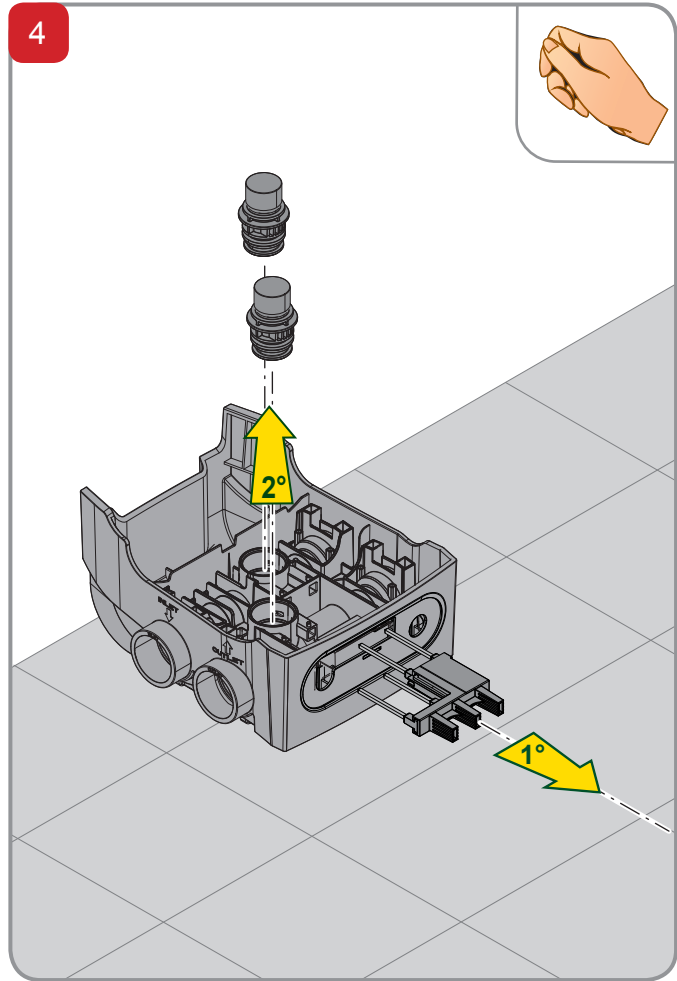

e.sydock

15	1	KIT O-RING FCT
14	2	PLUG 3/8 BLACK CROSS -PA66+30GF
13	2	CONNECTION CUP FITTING FCT
12	2	THREAD GUARD PLUG D.1 1/4
11	2	PLUG FOR PIPE 1
10	2	FCT EXTERNAL FITTING
9	4	CLIP - SQUARE SECT.4 - SPAN 41,5
8	1	FCT COVER
7	2	FCT LOGO PLATE STOPPER
6	1	FCT LOGO PLATE
5	1	FCT RETAINER DEVICE
4	2	FCT INTERNAL FITTING
3	1	FCT MANIFOLD
2	4	FCT RUBBER FOOT
1	1	FCT SUPPORT BASE
Index		Q.ty Description