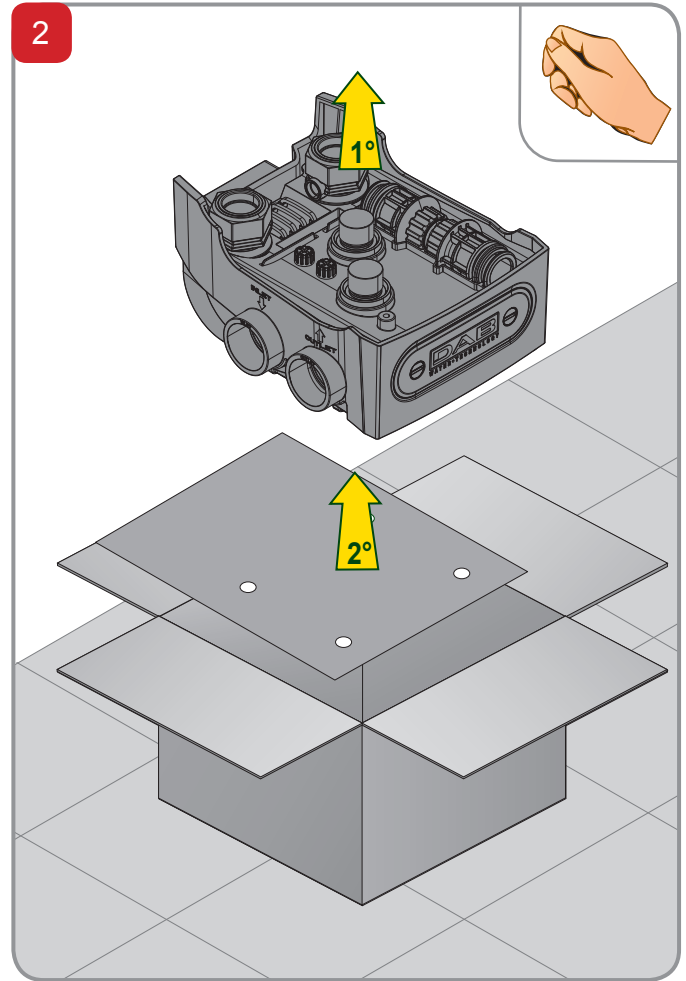

e.sydock

15	1	KIT O-RING FCT
14	2	PLUG 3/8 BLACK CROSS -PA66+30GF
13	2	CONNECTION CUP FITTING FCT
12	2	THREAD GUARD PLUG D.1 1/4
11	2	PLUG FOR PIPE 1
10	2	FCT EXTERNAL FITTING
9	4	CLIP - SQUARE SECT.4 - SPAN 41,5
8	1	FCT COVER
7	2	FCT LOGO PLATE STOPPER
6	1	FCT LOGO PLATE
5	1	FCT RETAINER DEVICE
4	2	FCT INTERNAL FITTING
3	1	FCT MANIFOLD
2	4	FCT RUBBER FOOT
1	1	FCT SUPPORT BASE
Index		Q.ty Description