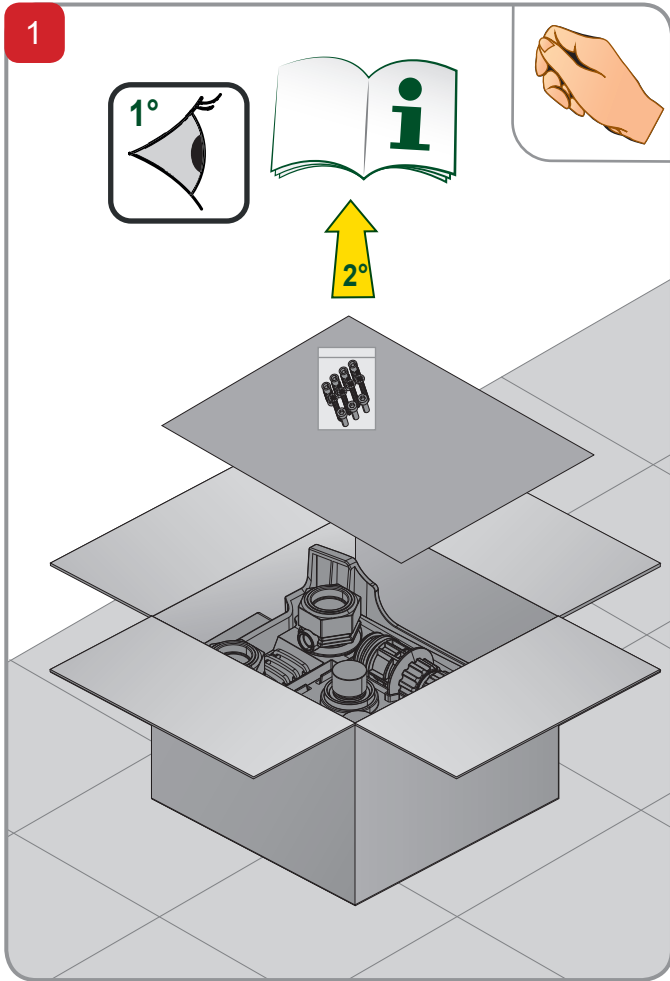

e.sydock

15	1	KIT O-RING FCT
14	2	PLUG 3/8 BLACK CROSS -PA66+30GF
13	2	CONNECTION CUP FITTING FCT
12	2	THREAD GUARD PLUG D.1 1/4
11	2	PLUG FOR PIPE 1
10	2	FCT EXTERNAL FITTING
9	4	CLIP - SQUARE SECT.4 - SPAN 41,5
8	1	FCT COVER
7	2	FCT LOGO PLATE STOPPER
6	1	FCT LOGO PLATE
5	1	FCT RETAINER DEVICE
4	2	FCT INTERNAL FITTING
3	1	FCT MANIFOLD
2	4	FCT RUBBER FOOT
1	1	FCT SUPPORT BASE
Index		Q.ty Description