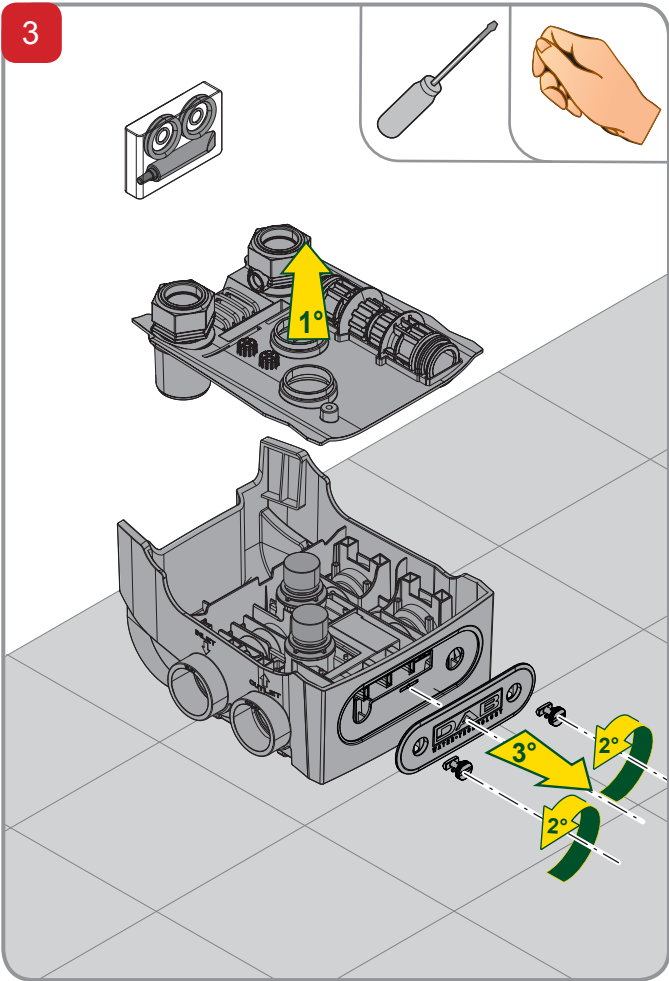

e.sydock

15	1	KIT O-RING FCT
14	2	PLUG 3/8 BLACK CROSS -PA66+30GF
13	2	CONNECTION CUP FITTING FCT
12	2	THREAD GUARD PLUG D.1 1/4
11	2	PLUG FOR PIPE 1
10	2	FCT EXTERNAL FITTING
9	4	CLIP - SQUARE SECT.4 - SPAN 41,5
8	1	FCT COVER
7	2	FCT LOGO PLATE STOPPER
6	1	FCT LOGO PLATE
5	1	FCT RETAINER DEVICE
4	2	FCT INTERNAL FITTING
3	1	FCT MANIFOLD
2	4	FCT RUBBER FOOT
1	1	FCT SUPPORT BASE
Index		Q.ty Description