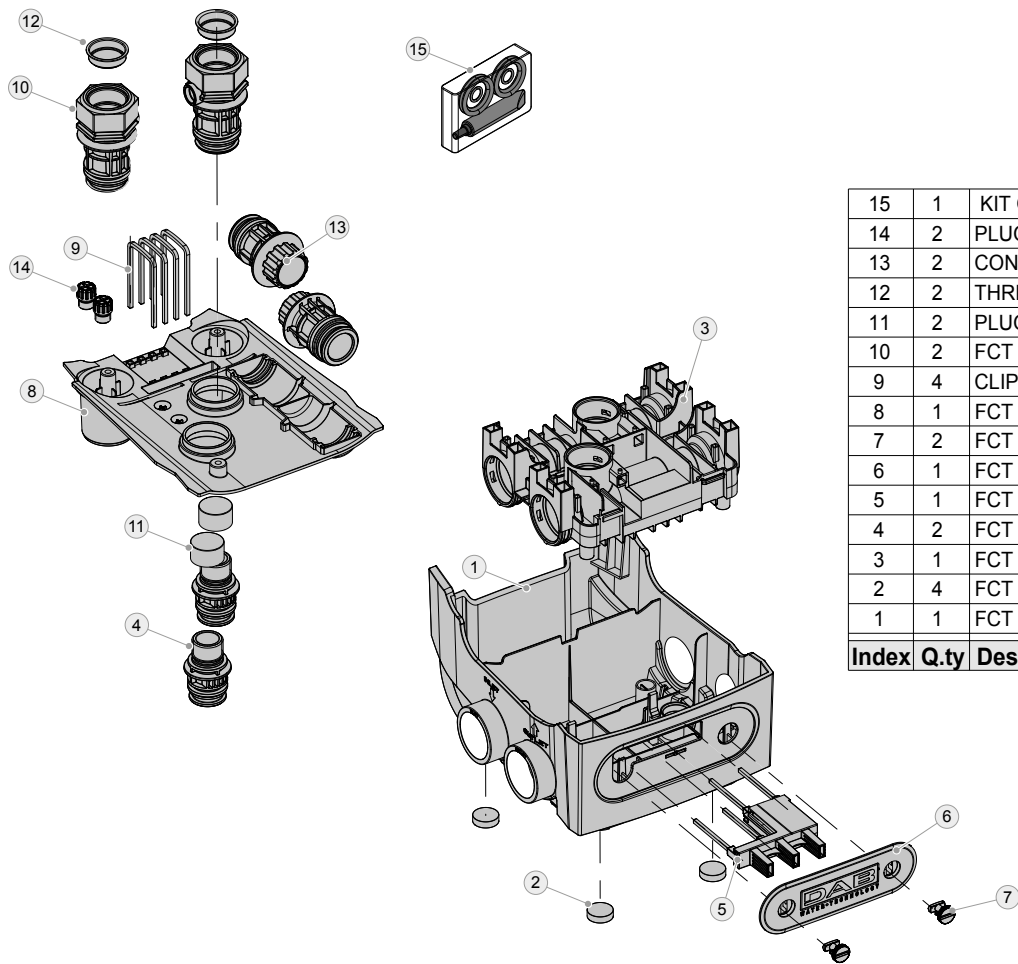

e.sydock

15	1	KIT O-RING FCT
14	2	PLUG 3/8 BLACK CROSS -PA66+30GF
13	2	CONNECTION CUP FITTING FCT
12	2	THREAD GUARD PLUG D.1 1/4
11	2	PLUG FOR PIPE 1
10	2	FCT EXTERNAL FITTING
9	4	CLIP - SQUARE SECT.4 - SPAN 41,5
8	1	FCT COVER
7	2	FCT LOGO PLATE STOPPER
6	1	FCT LOGO PLATE
5	1	FCT RETAINER DEVICE
4	2	FCT INTERNAL FITTING
3	1	FCT MANIFOLD
2	4	FCT RUBBER FOOT
1	1	FCT SUPPORT BASE
Index		Q.ty Description

11

12

13

14

15

16

17

18